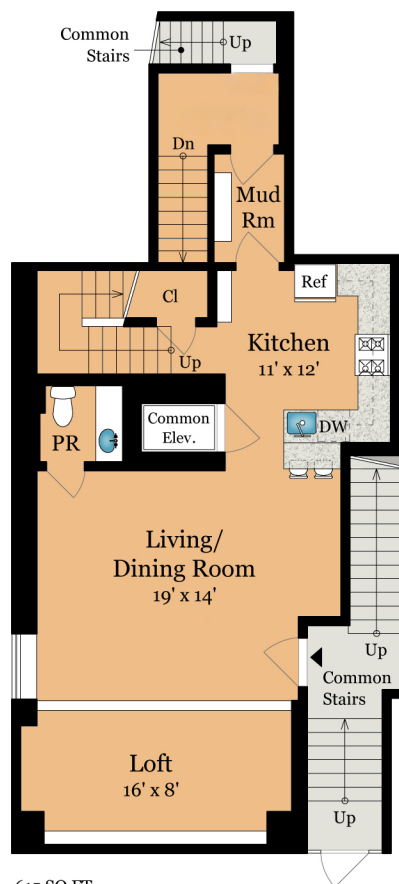

2448 LARKIN STREET

SAN FRANCISCO, CA 94109

615 SQ FT

*Does not include loft space
or stairwells behind mud room

2448 LARKIN STREET

SAN FRANCISCO, CA 94109